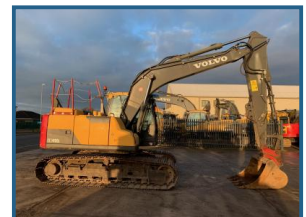

Volvo EC140DL

£26,000.00

2013 Volvo EC140DL

Product Details

Category/Type	Excavators
Make	Volvo
Model	EC140DL
Year	2013
Hours	8800

Plot 4, Saxilby Enterprise Park, Saxilby Road, Lincoln LN1 2LR, United Kingdom